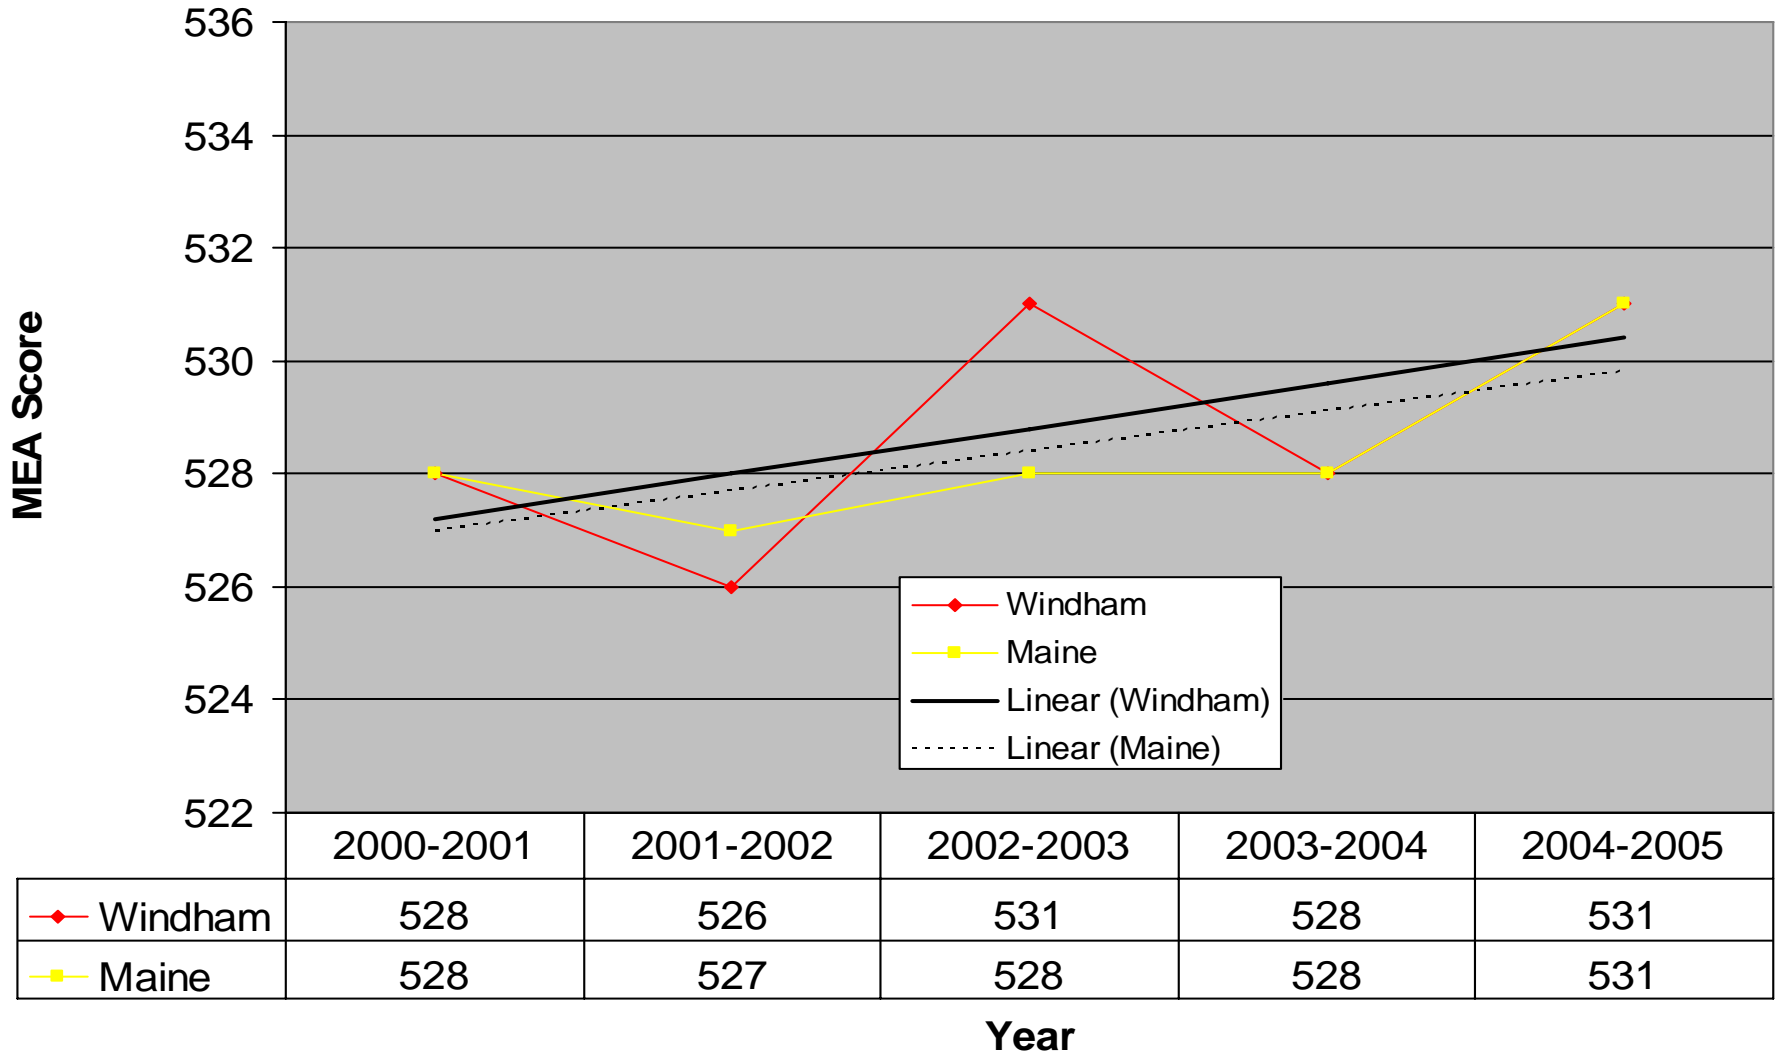

Grade 8 MEA Scores 2005

ELA - Writing

Year	District	State
2004	535	538
2005	536	537

ELA Reading

Year	District	State
2004	535	536
2005	538	537

Mathematics

Year	District	State
2004	528	529
2005	531	531

Science and Technology

Year	District	State
2004	527	528
2005	529	530

MEA Math - Grade 8