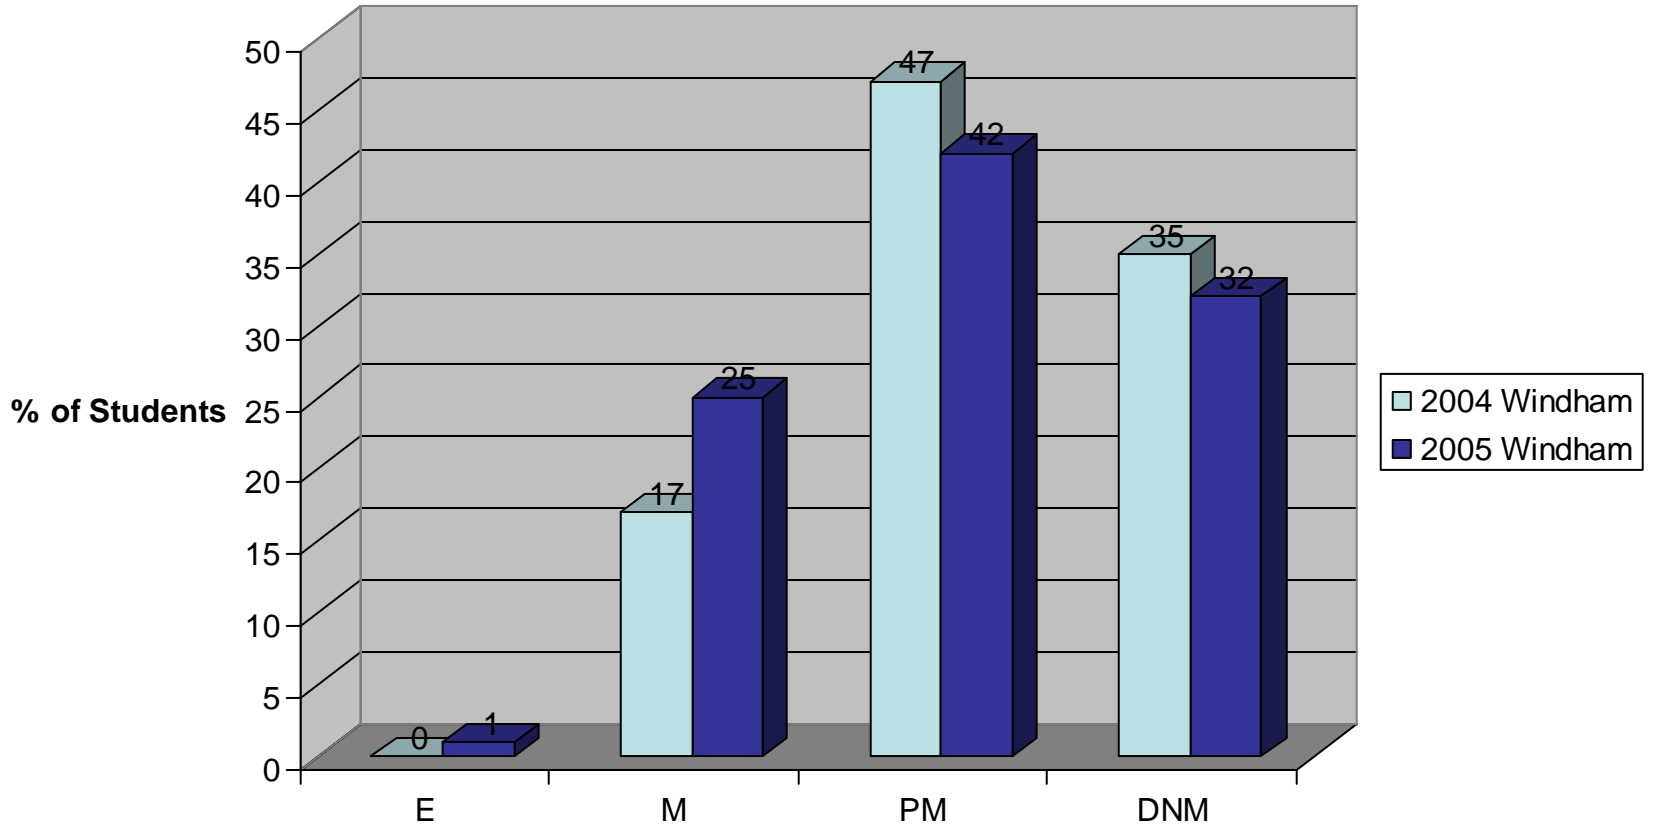

Grade 8 Math