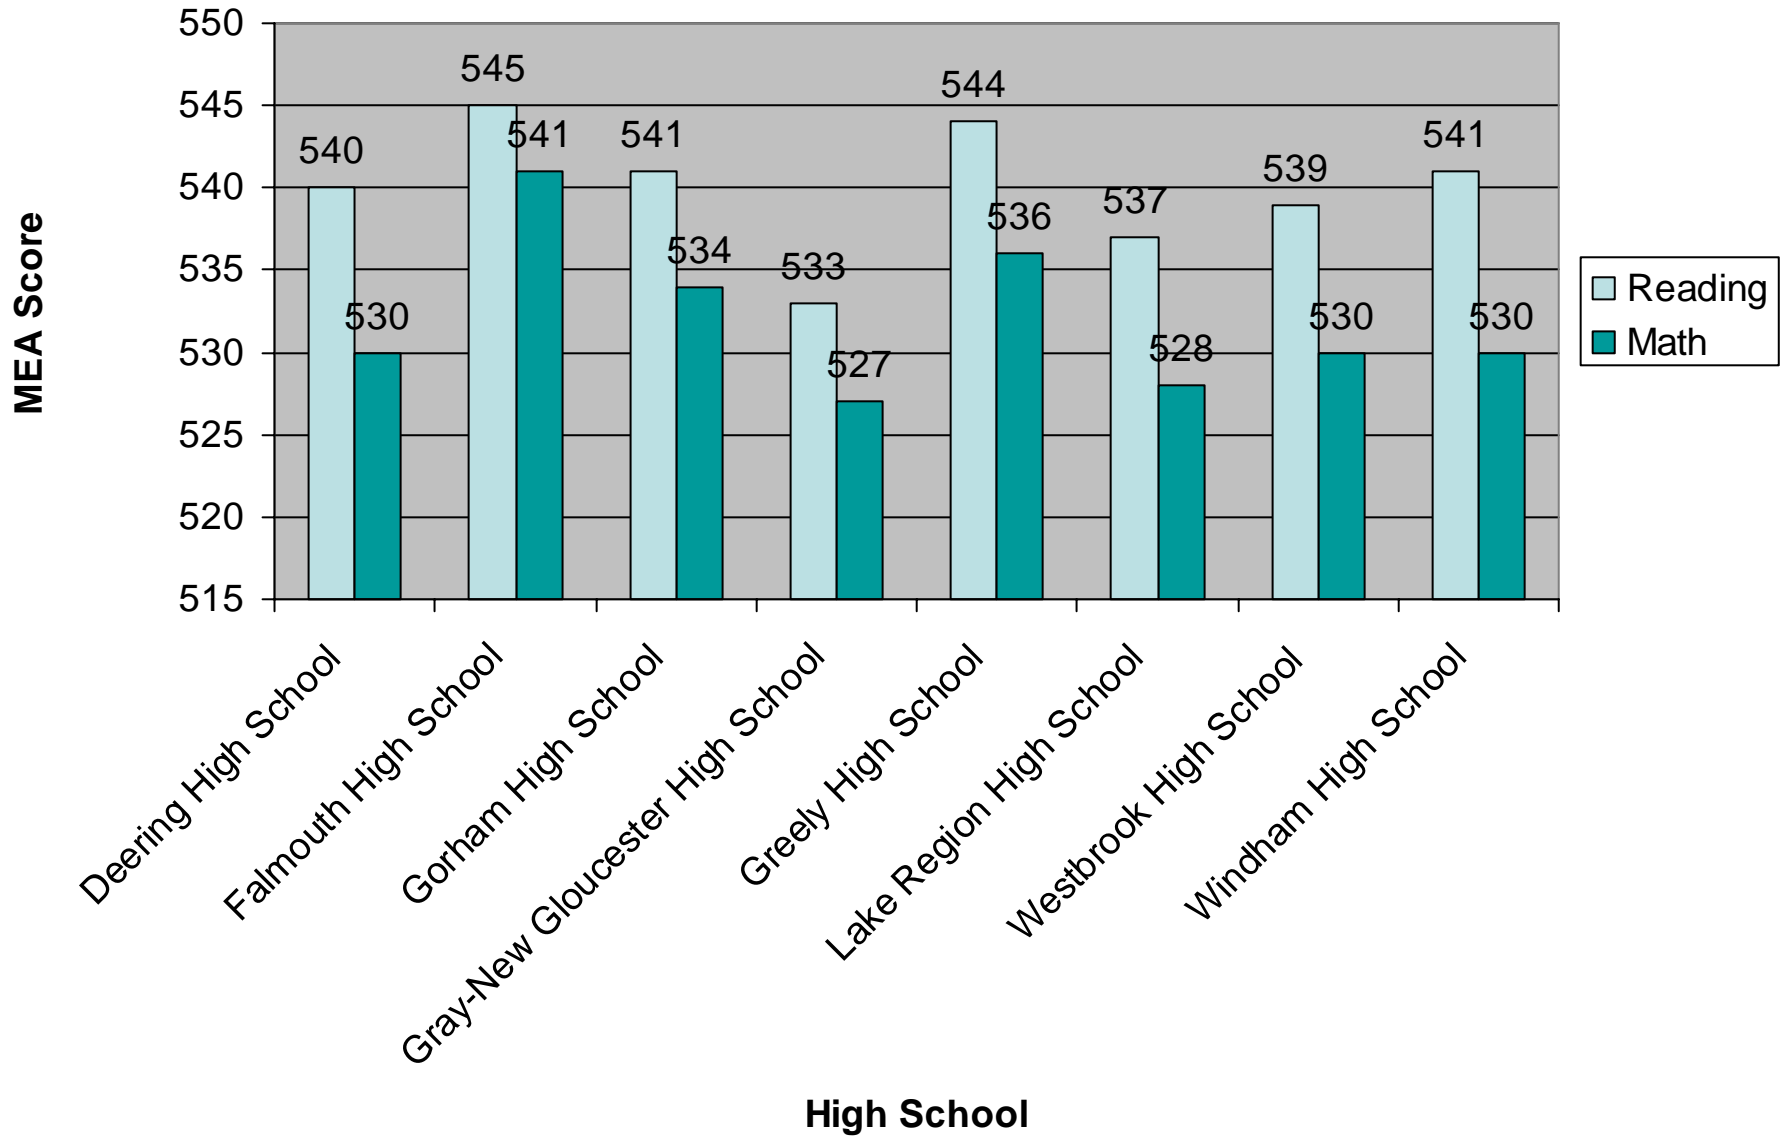

Grade 11 MEA Scores 2005

ELA - Writing

Year	District	State
2004	539	537
2005	538	537

ELA Reading

Year	District	State
2004	542	539
2005	540	538

Mathematics

Year	District	State
2004	531	529
2005	530	529

Science and Technology

Year	District	State
2004	530	527
2005	529	527

Regional High School MEA scores

Math Grade 11

Year

Reading Grade 11