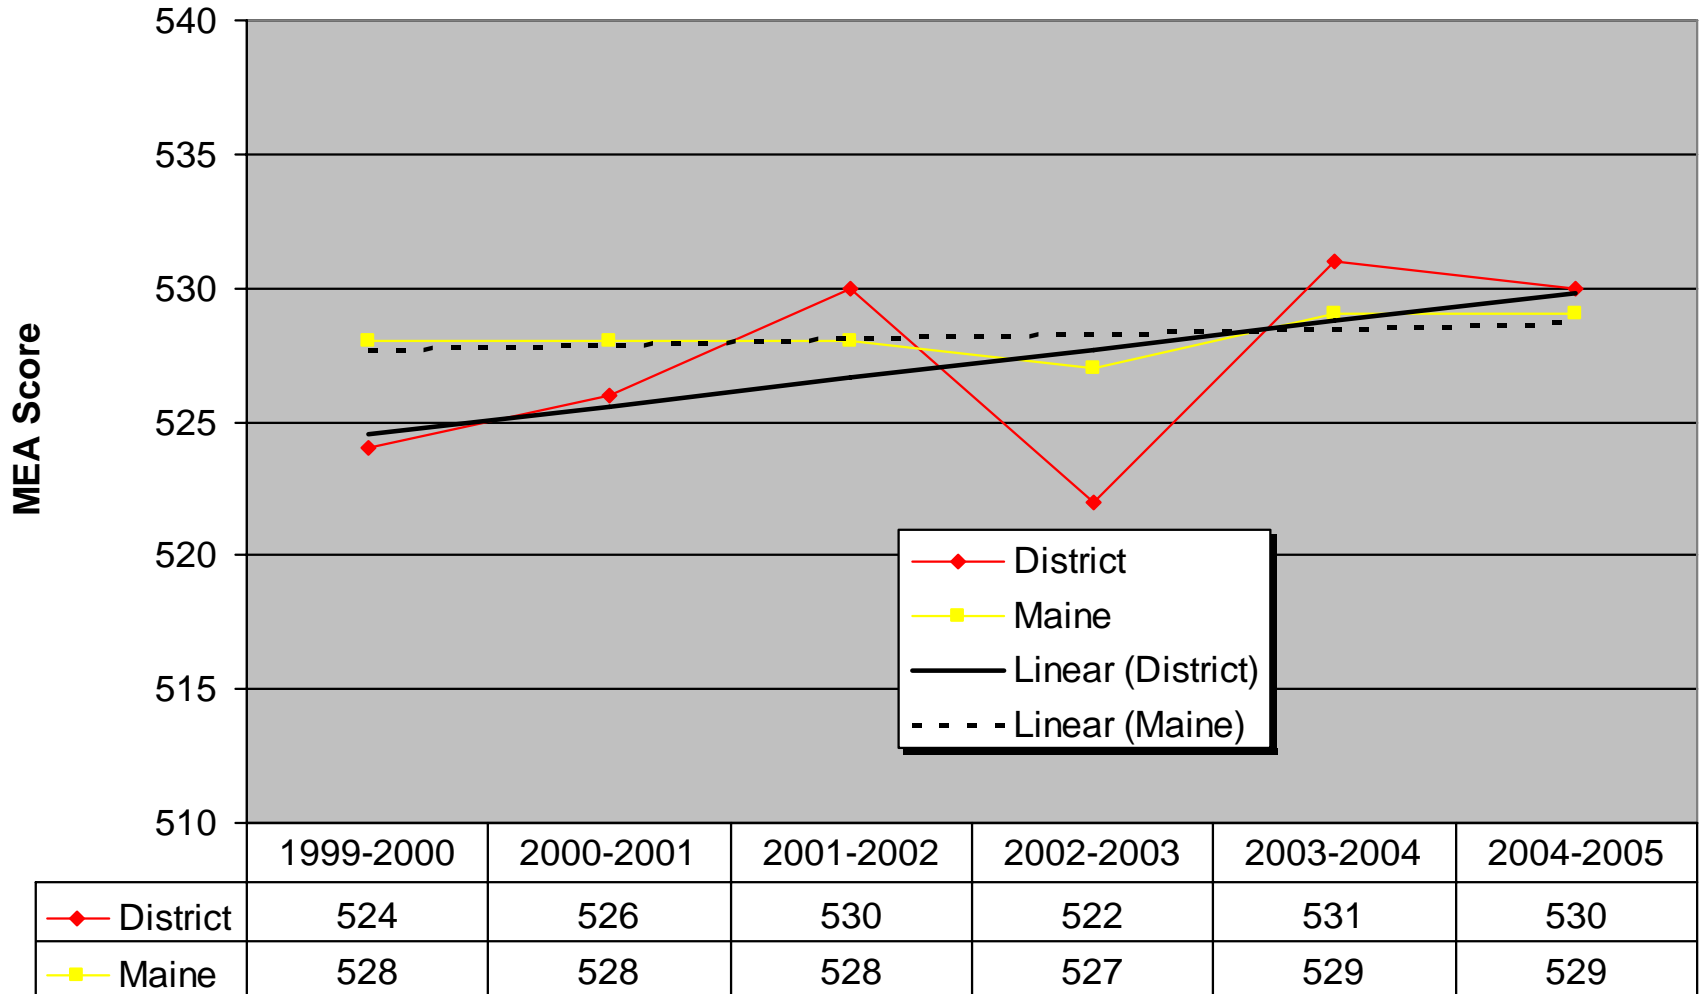

Grade 11 MEA Scores 2005

ELA - Writing

Year	District	State
2004	539	537
2005	538	537

ELA Reading

Year	District	State
2004	542	539
2005	540	538

Mathematics

Year	District	State
2004	531	529
2005	530	529

Science and Technology

Year	District	State
2004	530	527
2005	529	527

Regional High School MEA scores

Math Grade 11

Year

Reading Grade 11